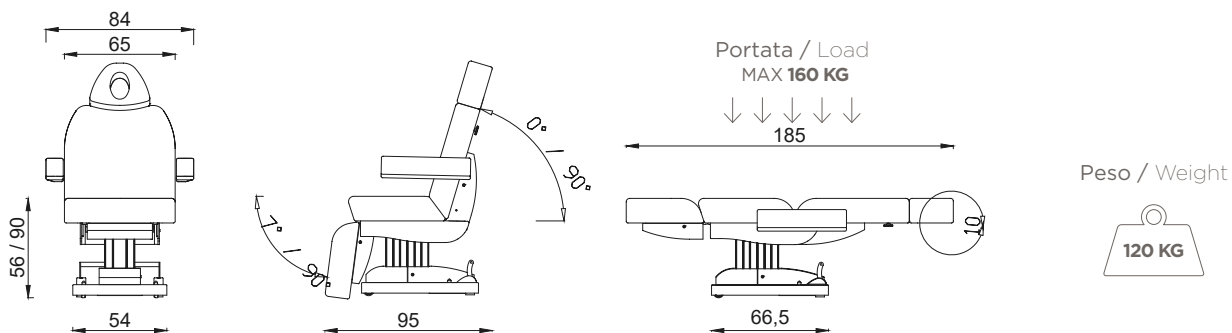

# ROMA

C33

## DIMENSIONI / DIMENSIONS

Chair bed with wheels, ELECTRIC 4 Motors (lift + tilt + backrest + leg). ROMA is a treatment chair with an ingenious and unconventional shape. . It is a compact and stable model, with a solid base and a high-quality coating. The 4 motors allow you to easily adjust the backrest, footrest, height and inclination to the desired position, via manual control. The headrest can be adjusted to offer maximum comfort to the customer. The ROMA treatment chair is equipped as standard with a wheel system that can be rotated 360° and locked and unlocked using a lever to move the chair easily and effortlessly wherever you want. The armrests (OPTIONAL) are synchronized with the inclination of the backrest and can be folded to facilitate patient access to the bed